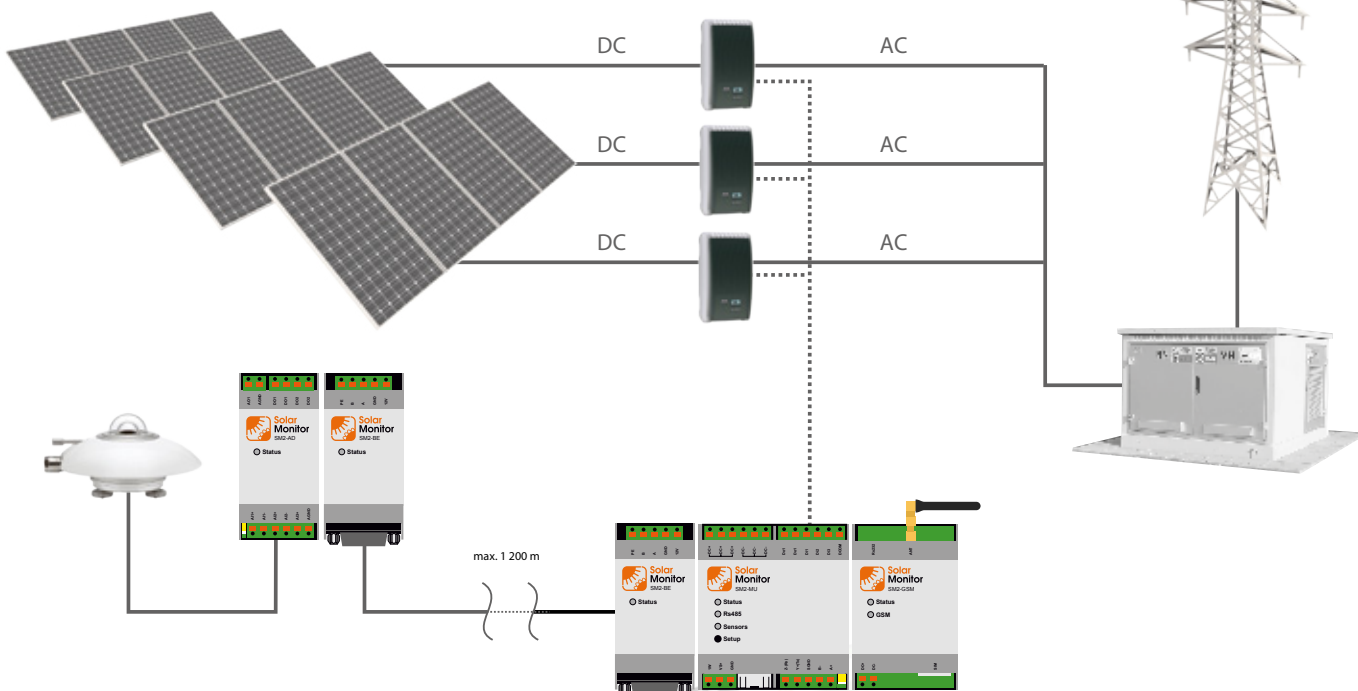

Datalogger

Solar Monitor

Monitoring and Power Management

- Modular System - fits into your application
- DIN Rail
- HBUS Backplane System - no wiring
- Extension Modules - analog, digital, power control, RF
- Communication Choice
- Unit Aggregation
- Cloud Solution

Modular System

Web Portal

Device Web